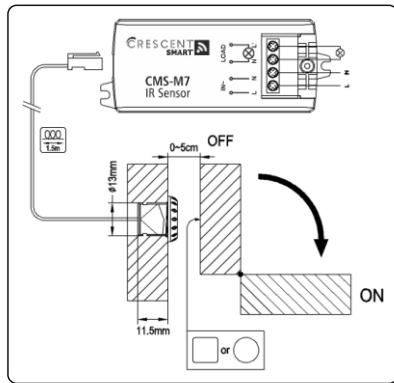

CMS-M7 IR Wardrobe Sensor	
Detection Range	5 - 6 cm
Power Source	220-240 V/AC
Detection Type	IR Sensor
Rated Load	Max 500W
Operaton Temperature	0 - 50°C
Cutout	Ø13mm

PARASMANI

Wi-Fi Smart Plug
CSA30 - 10A & 16A

Turn on AC from mobile app while leaving for home

Share scenario with family to a hassle free operation

Schedule and repeat on / off time of water pump for automated operation

Turn on / off living room lamp with voice command through voice assistant

Set timer to prevent over charging of the devices like laptop, mobile, etc.

IR Blaster

CSA20

Turn all of your IR device smart with Crescent Smart IR Blaster

Set Schedule for IR electric curtain to automated operation

Increase or decrease temperature or turn on / off AC from mobile through Crescent Smart App

Change channel or Increase, decrease volume through voice command on set top box with voice assistant