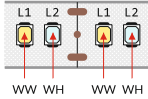

CSA10
Smart LED Strip Light

Model No.	LED/Mtr.	Wattage/Mtr.	CCT	Input Voltage	Category
CLS5050/60-12W	60	12W	3K | 4K | 6K | RD GR | BL | PK | AM	12V	(B&D)
CLS2835/120-12W	60	6W	3K | 4K | 6K | RD GR | BL | PK | AM | IB		
CLS2835/120-12W	120	12W	3K | 4K | 6K | RD GR | BL | PK | AM		
CLS2835/180-18W	180	18W	3K | 4K | 6K RD | GR | BL		
CLS2835/240-18W	240	18W	3K | 4K | 6K | RD GR | BL | PK | AM		

Model No.	LED/Mtr.	Wattage/Mtr.	CCT	Input Voltage	Category
CSA10-2835/192-WW	96WH+96WW	12W	WH + WW	24V	(B&D) + (W&C)