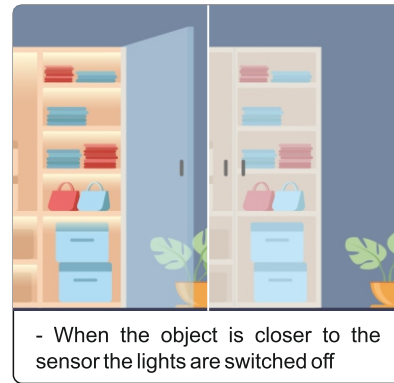

CMS-M7 IR Wardrobe Sensor	
Detection Range	5 - 6 cm
Power Source	220-240 V/AC
Detection Type	IR Sensor
Rated Load	Max 500W
Operaton Temperature	0 - 50°C
Cutout	Ø13mm

PARASMANI

Wi-Fi Smart Plug
CSA30 - 10A & 16A

Turn on AC from mobile app while leaving for home

Share scenario with family to a hassle free operation

Schedule and repeat on / off time of water pump for automated operation

Turn on / off living room lamp with voice command through voice assistant

Set timer to prevent over charging of the devices like laptop, mobile, etc.

IR Blaster

CSA20

Turn all of your IR device smart with Crescent Smart IR Blaster

Set Schedule for IR electric curtain to automated operation

Increase or decrease temperature or turn on / off AC from mobile through Crescent Smart App

Change channel or Increase, decrease volume through voice command on set top box with voice assistant