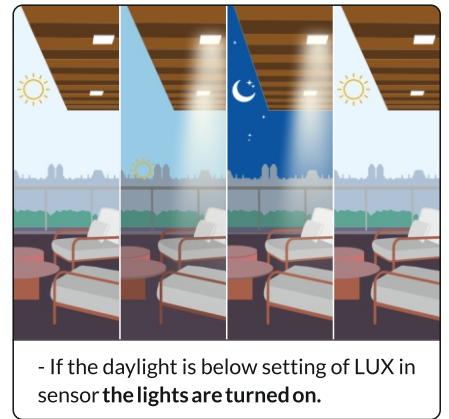

CMS-M5 Day Light Sensor	
Detection Range	360°
Input Voltage	1 to 10 V DC
Output Control	1 to 100%
Conneccion Compatibility	with 1 to 10V Dimmable Drivers
Application	Home and Office Automation