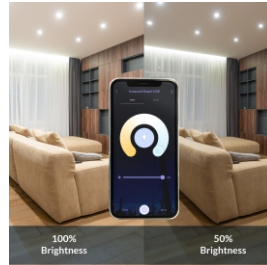

Dimmable & Energy Saving

Save more energy by adjusting brightness of lights between 100% to 10% as per your need.