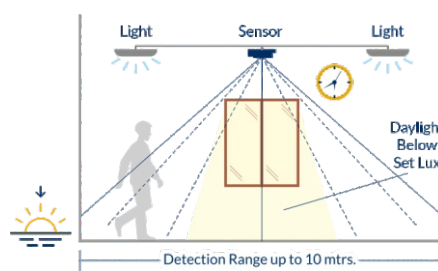

Sens : You can set the detection range from 1 Mtr. to 10Mtrs. using this preset.

- if the motion is detected within the detection range in absence of daylight the lights are turned on.