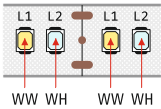

Single Color LED

WW WH L1 L2

Model	Watts	Input Voltage
CSS-12-T-100	100W	12V
CSS-24-T-200	200W	24V