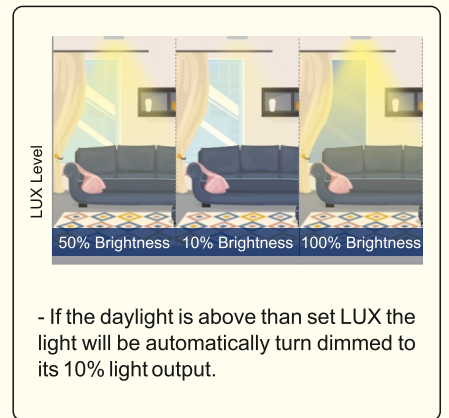

CMS-M4 Light Control Switch	
Power Source	220-240 V/AC
Power Frequency	50Hz
Rated Load	300W (220-240V/AC)
Ambient Light	<2-100 LUX (Adjustable)
IP Rating	IP65

CMS-M5 Day Light Sensor	
Detection Range	360°
Input Voltage	1 to 10 V DC
Output Control	1 to 100%
Conneccion Compatibility	with 1 to 10V Dimmable Drivers
Application	Home and Office Automation