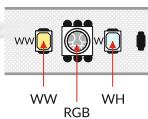

CSA10
Smart LED Strip Light

Model No.	LED/Mtr.	Wattage/Mtr.	CCT	Input Voltage
CLS5050/30-12W	30	12W	RGB	12V
CLS5050/60-12W	60			

Model No.	LED/Mtr.	Wattage/Mtr.	CCT	Input Voltage
CSA10-2835/90-RGBWW	30RGB+30WH+WW	12W	RGBWW	24V