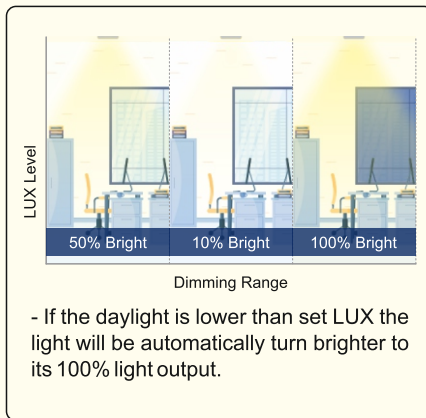

CMS-M4 Light Control Switch	
Power Source	220-240 V/AC
Power Frequency	50Hz
Rated Load	300W (220-240V/AC)
Ambient Light	<2-100 LUX (Adjustable)
IP Rating	IP65

CMS-M5 Day Light Sensor	
Detection Range	360°
Input Voltage	1 to 10 V DC
Output Control	1 to 100%
Conneccion Compatibility	with 1 to 10V Dimmable Drivers
Application	Home and Office Automation