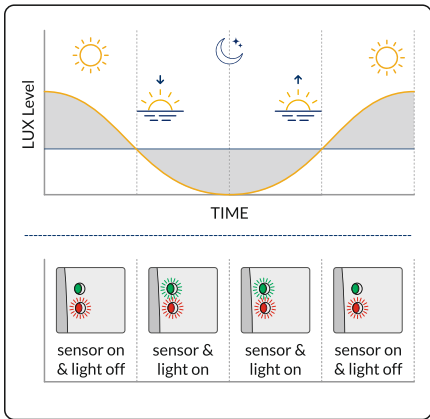

CMS-M5 Day Light Sensor	
Detection Range	360°
Input Voltage	1 to 10 V DC
Output Control	1 to 100%
Conneccion Compatibility	with 1 to 10V Dimmable Drivers
Application	Home and Office Automation