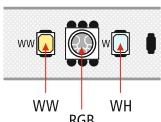

WW RGB WH

Model	Watts	Input Voltage
CSS-12-RGBWW-50	50W	12V
CSS-24-RGBWW-50	50W	24V
CSS-12-RGBWW-100	100W	12V
CSS-24-RGBWW-200	200W	24V