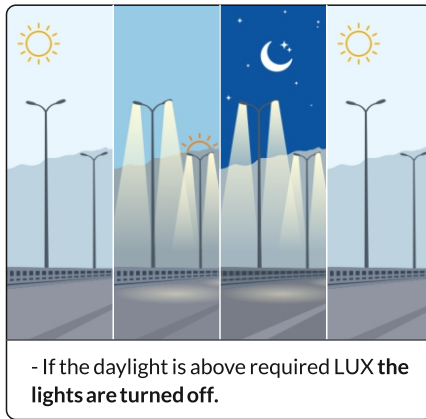

CMS-M5 Day Light Sensor	
Detection Range	360°
Input Voltage	1 to 10 V DC
Output Control	1 to 100%
Conneccion Compatibility	with 1 to 10V Dimmable Drivers
Application	Home and Office Automation