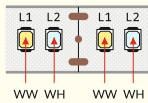

Model No.	Watts	Input Voltage	Used with LED Strip
CSS-12-T-100	100W	12V	12V Dual Color LED Strip
CSS-24-T-200	200W	24V	24V Dual Color LED Strip