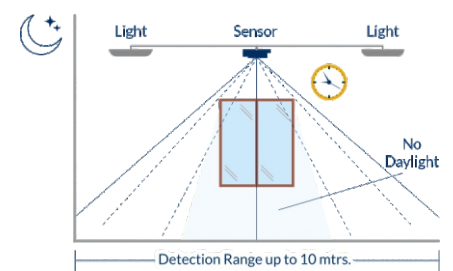

Time : The time period for which the light should remain on after last motion is detected.

- if there is no motion or daylight below lux is detected within the detection range for set time; the lights are turned off automatically.