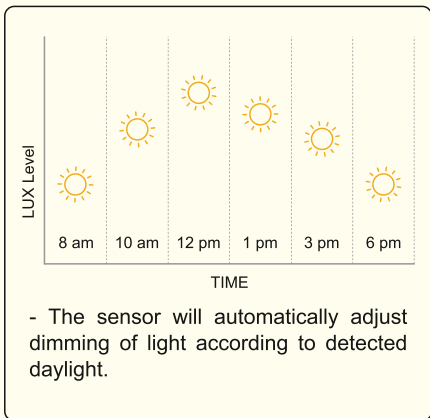

CMS-M4 Light Control Switch	
Power Source	220-240 V/AC
Power Frequency	50Hz
Rated Load	300W (220-240V/AC)
Ambient Light	<2-100 LUX (Adjustable)
IP Rating	IP65

CMS-M5 Day Light Sensor	
Detection Range	360°
Input Voltage	1 to 10 V DC
Output Control	1 to 100%
Conneccion Compatibility	with 1 to 10V Dimmable Drivers
Application	Home and Office Automation