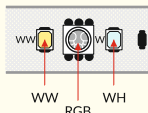

Model No.	Watts	Input Voltage	Used with LED Strip
CSS-12-RGBWW-50	100W	12V	12V RGBWW LED Strip
CSS-24-RGBWW-50	200W	24V	24V RGBWW LED Strip
CSS-12-RGBWW-100	100W	12V	12V RGBWW LED Strip
CSS-24-RGBWW-200	200W	24V	24V RGBWW LED Strip