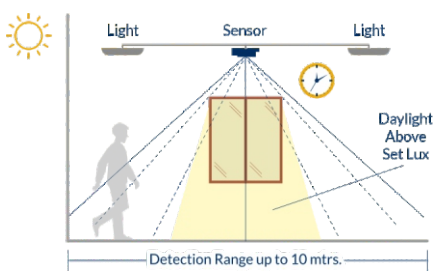

Lux : You can set the ambient lux level below which the light should turn on if motion is detected.

- If the daylight is above required lux and the motion is detected within the detection range the lights are not turned on.