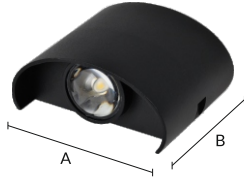

CRG60/A

IP
IP54

Wattage	2×1W
Type	Up Down Light
Dim.(A×B) (mm)	78×78
CCT	3K
Body Material	Aluminium PDC
Optical Cover	Lens
Beam Angle	45°
Luminous Flux (lm)	200
CRI	≥ 80
Driver	Integral
PF	≥ 0.50
IP Rating	IP54