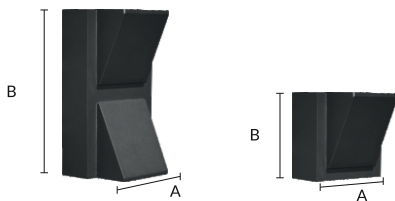

CRG30/A

IP
IP65

Wattage	3W	2×3W
Type	Up Down Light	
Dim.(A×B) (mm)	80×75	80×143
CCT	3K | 4K	
Body Material	Aluminium PDC	
Optical Cover	Transparent	
Beam Angle	45°	
Luminous Flux (lm)	300	600
CRI	≥ 80	
Driver	Integral	
PF	≥ 0.50	
IP Rating	IP65