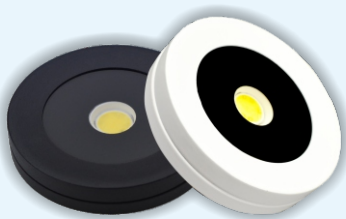

CRC60/E

Wattage	3W	5W
Type	COB Cabinet Light	
Dimension (D×H) (mm)	60×14	74×16
CCT	3K | 4K | 6K	
Body Material	Aluminium PDC	
Optical Cover	Transparent	
Beam Angle	110°	
Luminous Flux (lm)	270	450
CRI	≥ 80	
Driver	Driver on Board	
PF	≥ 0.9	
Body Color	BK | PKW