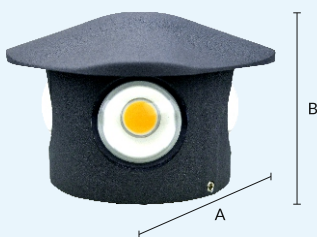

CRG40/B

IP
IP65

Wattage	4×3W
Type	4 Way Wall Light
Dim.(A×B) (mm)	105×75
CCT	3K | 4K
Body Material	Aluminium PDC
Optical Cover	Transparent (Lens)
Luminous Flux (lm)	1200
CRI	≥ 80
Driver	Integral
PF	≥ 0.50
IP Rating	IP65