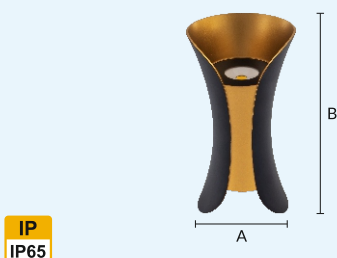

CRG30/F

Wattage	2×5W	2×9W
Type	Up Down Light	
Dim.(A×B) (mm)	70×152	100×200
CCT	3K | 4K	
Body Material	Aluminium	
Optical Cover	Transparent	
Beam Angle	45°	
Luminous Flux (lm)	1000	1800
CRI	≥ 80	
Driver	Integral	
PF	≥ 0.50	
Body Color	GD + BK	
IP Rating	IP65