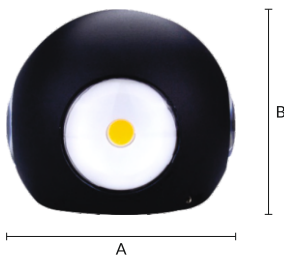

CRG40

IP
IP65

Wattage	4×3W
Type	4 Way Wall Light
Dim.(A×B) (mm)	111×90
CCT	3K | 4K
Body Material	Aluminium PDC
Optical Cover	Transparent (Lens)
Luminous Flux (lm)	1200
CRI	≥ 80
Driver	Integral
PF	≥ 0.65
IP Rating	IP65