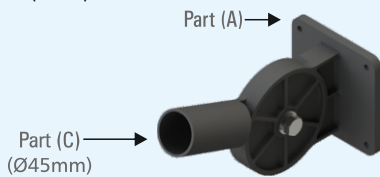

WALL BRACKET
CRS20 (A+C)

Model	A + C Wall Bracket
Application	For Wall Mounting Street Lights
Suitable	45mm or Larger Diameter Fitting Street Light
Body Material	Aluminium PDC