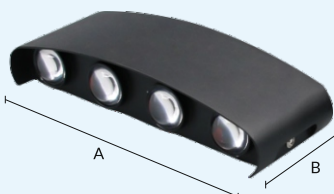

CRG60/D

IP
IP54

Wattage	8×1W
Type	Up Down Light
Dim.(A×B) (mm)	207×80
CCT	3K
Body Material	Aluminium PDC
Optical Cover	Lens
Beam Angle	45°
Luminous Flux (lm)	800
CRI	≥ 80
Driver	Integral
PF	≥ 0.50
IP Rating	IP54