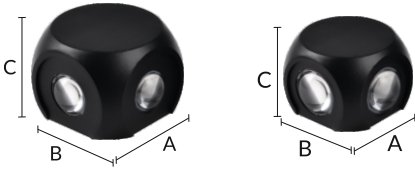

CRG40/C & CRG40/CM

IP
IP65

Wattage	4×1W (CRG40/C)	4×1W (CRG40/CM)
Type	4 Way Wall Light	
Dim. (A×B×C) (mm)	90×90×65	70×70×45
CCT	3K	3K | R+G+B+Y
Body Material	Aluminium PDC	
Optical Cover	Transparent (Lens)	
Beam Angle	45°	
Luminous Flux (lm)	400	
CRI	≥ 80	
Driver	Integral	
PF	≥ 0.50	
IP Rating	IP65