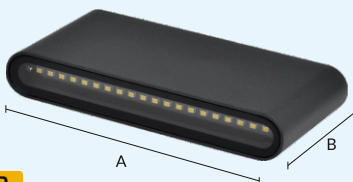

CRG90/B

IP
IP54

Wattage	8W
Type	Up Down Light
Dim.(A×B) (mm)	175×90
CCT	3K
Body Material	Aluminium PDC
Optical Cover	Transparent
Beam Angle	120°
Luminous Flux (lm)	800
CRI	≥ 80
Driver	Integral
PF	≥ 0.50
IP Rating	IP54