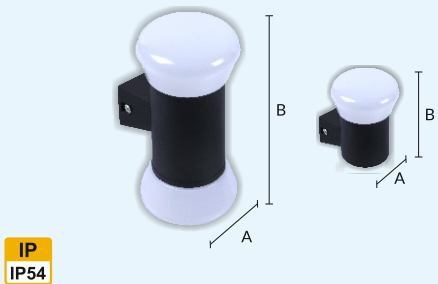

CRG30/D

Wattage	5W	2×5W	9W	2×9W
Type	Up Down Light			
Dim.(A×B) (mm)	81×102	81×170	81×173	95×205
CCT	3K | 4K			
Body Material	Aluminium PDC			
Optical Cover	Polycarbonate			
Luminous Flux (lm)	500	1000	900	1800
CRI	≥ 80			
PF	≥ 0.9			
Body Color	BK			
IP Rating	IP54