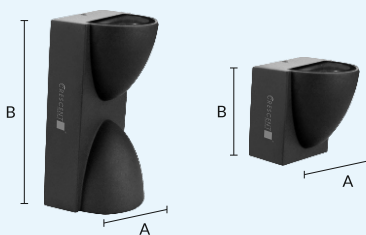

CRG30/B

IP
IP65

Wattage	5W	2×5W
Type	Up Down Light	
Dim.(A×B) (mm)	80×75	80×143
CCT	3K | 4K	
Body Material	Aluminium PDC	
Optical Cover	Transparent	
Beam Angle	45°	
Luminous Flux (lm)	500	1000
CRI	≥ 80	
Driver	Integral	
PF	≥ 0.50	
IP Rating	IP65