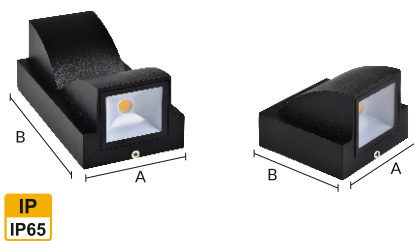

CRG30/E

Wattage	5W	2×5W
Type	Up Down Light	
Dim.(A×B) (mm)	81×80	81×143
CCT	3K | 4K	
Body Material	Aluminium PDC	
Optical Cover	Transparent	
Beam Angle	45°	
Luminous Flux (lm)	500	1000
CRI	≥ 80	
Driver	Integral	
PF	≥ 0.50	
IP Rating	IP65